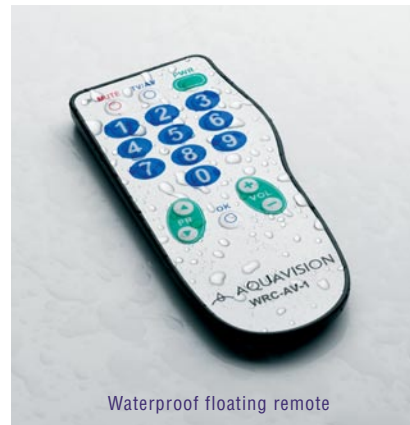

Resolution 1280 x 768 (WXGA)

Pixel pitch 0.5025 x 0.681

Viewing angle H 176°, V 176°

Power consumption 110w

Sound output 40W + 40W

Other features include:

- S-Video input
- 199 Program assignable memory
- Composite video input
- PC/DTV Screen input
- Audio output socket
- Fully wired scart input
- Auto program feature
- Auto station identification
- On screen display menu
- Nicam stereo sound

Waterproof floating remote

The unit is available in all world formats, is simple to install and set-up and comes with a one year guarantee.

The AQUAVISION® unit fully conforms to all health & safety regulations with it's CE & Kite marks.