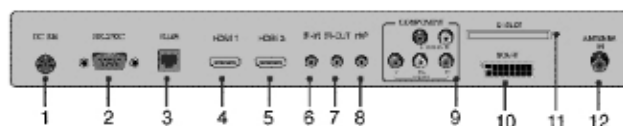

AQUAVISION

Sales Information AVF19L-4A

Bezel size

Screen Details	AVF19L-4A
Screen Size	18.5"
Overall size (A X B)	371 x 516
Cut-Out Size (C X D)	362 x 507
Screen Depth (E)	69
Back Box Depth	90
Active Area	410 x 230
Aspect Ratio	16:9
Viewing Angle Up/Down	89° x 89°
Viewing Angle Left/Right	89° x 89°
Brightness	250 Cd/m ²
Contrast	1000:1
Back Light Life >50%	50,000 Hours
Display Colours	8 Bit, 16.7 M
Number Of Pixels	1366 x 768
Analogue Tuner (12)	PAL/SECAM-BG/DK/IL
Digital Tuner (12)	DVB-T Digital TV Standard MPEG 4
Full Scart (R,G,B) (10)	Supported up to 1080p
Component Video (9)	Supported up to 1080p
HDMI (4 +5)	2 x Supported up to 1080p
Sky Through IR	√
RS232 Control (2)	√
Hard Wired Switch Panel (3)	Optional
LCD Assembly Input Voltage (1)	24V DC
PSU Input Voltage	90-240V AC
Power Consumption	33W
Standby Consumption	3W
Audio Output Power	7W + 7W RMS
Volume controlled output (7)	3.5mm 3 Pole Jack Socket
IR In (6)	3.5mm 3 Pole Jack Socket
IR Out (7)	3.5mm 3 Pole Jack Socket
C.I. Slot (11)	√
Speakers	Optional

Glass Finishes

Polar White

Black

MirrorVision

Input connections

Installation Schematic showing optional back box

Your Aquavision will be supplied in 3 different boxes consisting of the following items:-

Box 1 - AVF19L-4ALCD – LCD component, Remotes, Instructions

Box 2 - AVF19L-4BBA - Bezel, Fixings, Power Supply

Box 3 - AVG19L-4MV/BL/PW – Glass (as shown above)

Optional

Ceiling Speakers (AVF-4SPEAKERS)

Hard wired control panel with switch mimic connection. (AVF-4RSP)