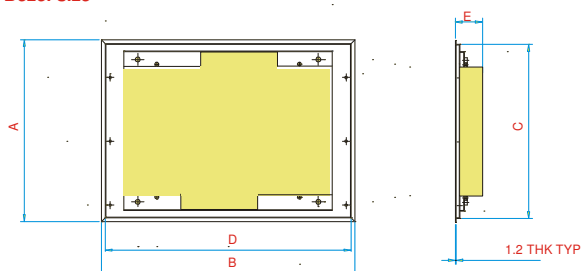

AQUAVISION

Sales Information AVF19L-4A

Bezel size

Screen Details	AVF19L-4A
Screen Size	18.5"
Overall size (A X B)	371 x 516
Cut-Out Size (C X D)	362 x 507
Screen Depth (E)	69
Back Box Depth	90
Active Area	410 x 230
Aspect Ratio	16:9
Viewing Angle Up/Down	89° x 89°
Viewing Angle Left/Right	89° x 89°
Brightness	250 Cd/m ²
Contrast	1000:1
Back Light Life >50%	50,000 Hours
Display Colours	8 Bit, 16.7 M
Number Of Pixels	1366 x 768
Analogue Tuner (12)	PAL/SECAM-BG/DK/IL
Digital Tuner (12)	DVB-T Digital TV Standard MPEG 4
Full Scart (R,G,B) (10)	Supported up to 1080p
Component Video (9)	Supported up to 1080p
HDMI (4 +5)	2 x Supported up to 1080p
Sky Through IR	√
RS232 Control (2)	√
Hard Wired Switch Panel (3)	Optional
LCD Assembly Input Voltage (1)	24V DC
PSU Input Voltage	90-240V AC
Power Consumption	33W
Standby Consumption	3W
Audio Output Power	7W + 7W RMS
Volume controlled output (7)	3.5mm 3 Pole Jack Socket
IR In (6)	3.5mm 3 Pole Jack Socket
IR Out (7)	3.5mm 3 Pole Jack Socket
C.I. Slot (11)	√
Speakers	Optional

Glass Finishes

Polar White

Black

MirrorVision

Input connections

Installation Schematic showing optional back box

Your Aquavision will be supplied in 3 different boxes consisting of the following items:-

Box 1 - AVF19L-4ALCD – LCD component, Remotes, Instructions