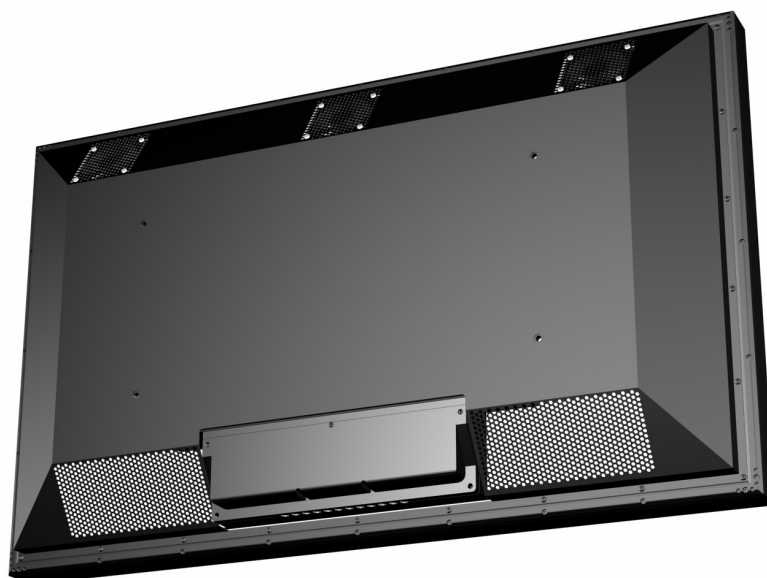

Sound

Nicam Stereo
2 x 7 Watts 8 Ohms
5 Band Graphic Equaliser
Auto Volume Control

Information was correct at time of printing and may be changed without prior notice. REV 4.0.0