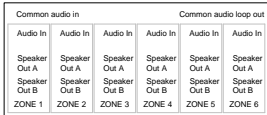

Cat.5e cable

Speaker (Single Stereo)

Power cable

Connection to Internet

Stereo analogue audio cable

Russound power amp

QED wall mounted in-line speaker switch

Network hard-drive or computer

QED wall mounted parallel speaker switch

Russound automatic speaker switch

QED 4 way speaker switch

QED 3 way speaker switch

CyberSelect

technology for the home

Key

Reference *Sonos Wiring - Figure 1*