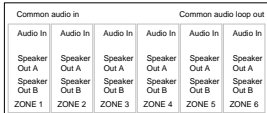

Sonos BU100 network bridge

Speaker cable

Speaker (Pair)

Cat.5e cable

Speaker (Single Stereo)

Power cable

Connection to Internet

Stereo analogue audio cable