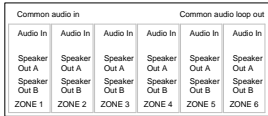

Sonos ZP100 amplified zone player

Power over ethernet receiver

Sonos ZP80 non-amplified zone player

Power over ethernet transmitter

Sonos BU100 network bridge

Speaker cable

Speaker

Cat.5e cable

Connection to Internet

Power cable

Russound power amp

Stereo analogue audio cable

Digital optical/coaxial audio cable

Network hard-drive or computer

Russound automatic speaker switch

QED 4 way speaker switch

QED 3 way speaker switch

16

QED wall mounted in-line speaker switch

15

QED wall mounted parallel speaker switch

CyberSelect

technology for the home

Key of items and cables used.