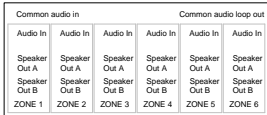

Power over ethernet receiver

Sonos ZP80 non-amplified zone player

Power over ethernet transmitter

Sonos BU100 network bridge

Speaker cable

Speaker (Pair)

Cat.5e cable

Speaker (Single Stereo)

Power cable

Connection to Internet

Stereo analogue audio cable

Russound power amp

QED wall mounted in-line speaker switch

Network hard-drive or computer

QED wall mounted parallel speaker switch

Russound automatic speaker switch