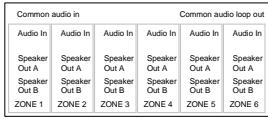

Sonos ZP100 amplified zone player

Power over ethernet receiver

Sonos ZP80 non-amplified zone player

Power over ethernet transmitter

Sonos BU100 network bridge

Speaker cable

Speaker

Cat.5e cable

Connection to Internet

Power cable

Russound power amp

Stereo analogue audio cable

Digital optical/coaxial audio cable

Network hard-drive or computer

Russound automatic speaker switch

QED 4 way speaker switch