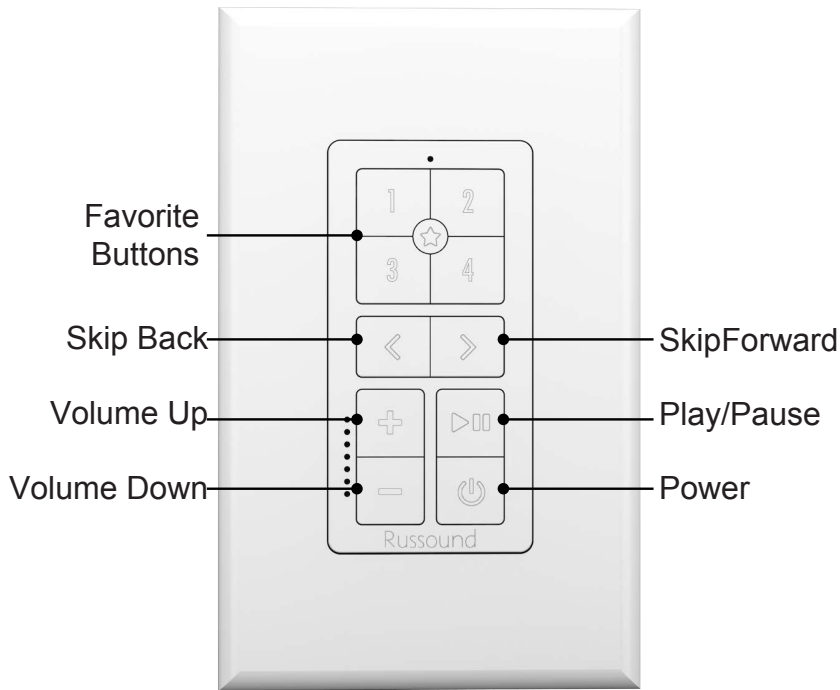

Keypad Overview

Favorite Buttons

Press to play a pre-stored Favorite (1, 2, 3 or 4)
Press and hold to store the currently playing content as a Favorite.

Skip Back

Press once to return to the beginning of the currently playing track.
Press twice quickly to play the previously playing track.

Skip Forward

Press to skip to the next track.

Volume Up/Down

Press to adjust the volume in small increments.
Press and hold to ramp the volume quickly up or down.
The volume LED's will turn on briefly to show the current volume level.

Play/Pause

Press to toggle between Play/Pause. Use this button to quickly stop the music and again to resume it.

Power

MCA-Series Zones

Press to toggle the Zone On or Off – If a source is actively playing and selected for the zone, it begins playing immediately when the zone is turned on.

Press and Hold to send an "All Off" command to turn off all compatible Russound devices.

MBX-Series

Press to stop the currently playing music. Press and Hold to send an "All Off" command to turn off all compatible Russound devices.