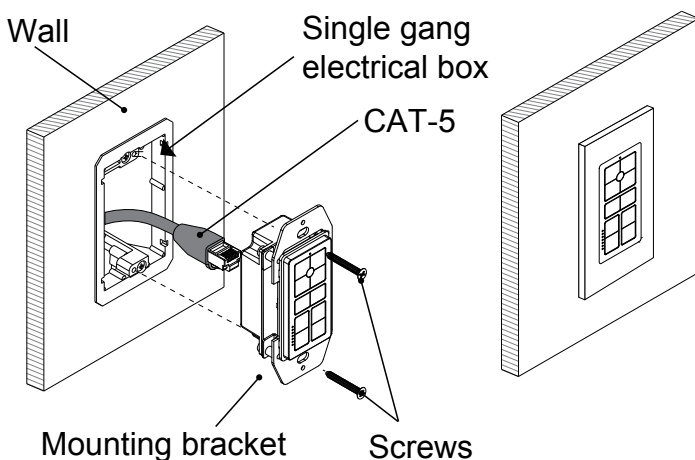

Installation

What's In The Box

- 1 IPK-1
- 1 Installation Guide
- 1 Set of Mounting Screws
- 1 Decora Insert - White
- 1 Decora Insert - Black